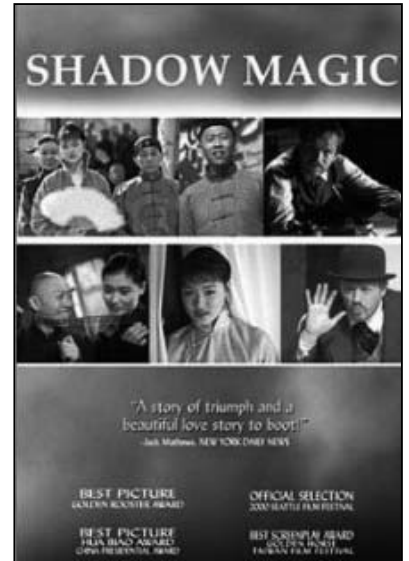

"Evokes the dawn of cinema in China with much charm, humor and subtlety."

— LA Times

The San Diego Museum of Art and the San Diego Asian Film Foundation present SHADOW MAGIC, a story about the introduction of the cinema in Beijing, China in 1902. A young portrait photographer befriends a newly-arrived Englishman with a projector, a camera, and a plan to open the Shadow Magic theatre. So bring a blanket and your picnic basket for SDMA's annual free film series. 116 minutes. Rated PG. Mandarin w/ English Subtitles.

Thursday, Aug. 6 2009 | 8:00pm

**San Diego Museum of Art
1450 El Prado, San Diego, CA 92101
Located on Lawn Adjacent to Museum**

FREE

www.SDAFF.org or call 858-565-1264 | SDMA: www.sdmart.com programs@sdmart.org 619-696-1969